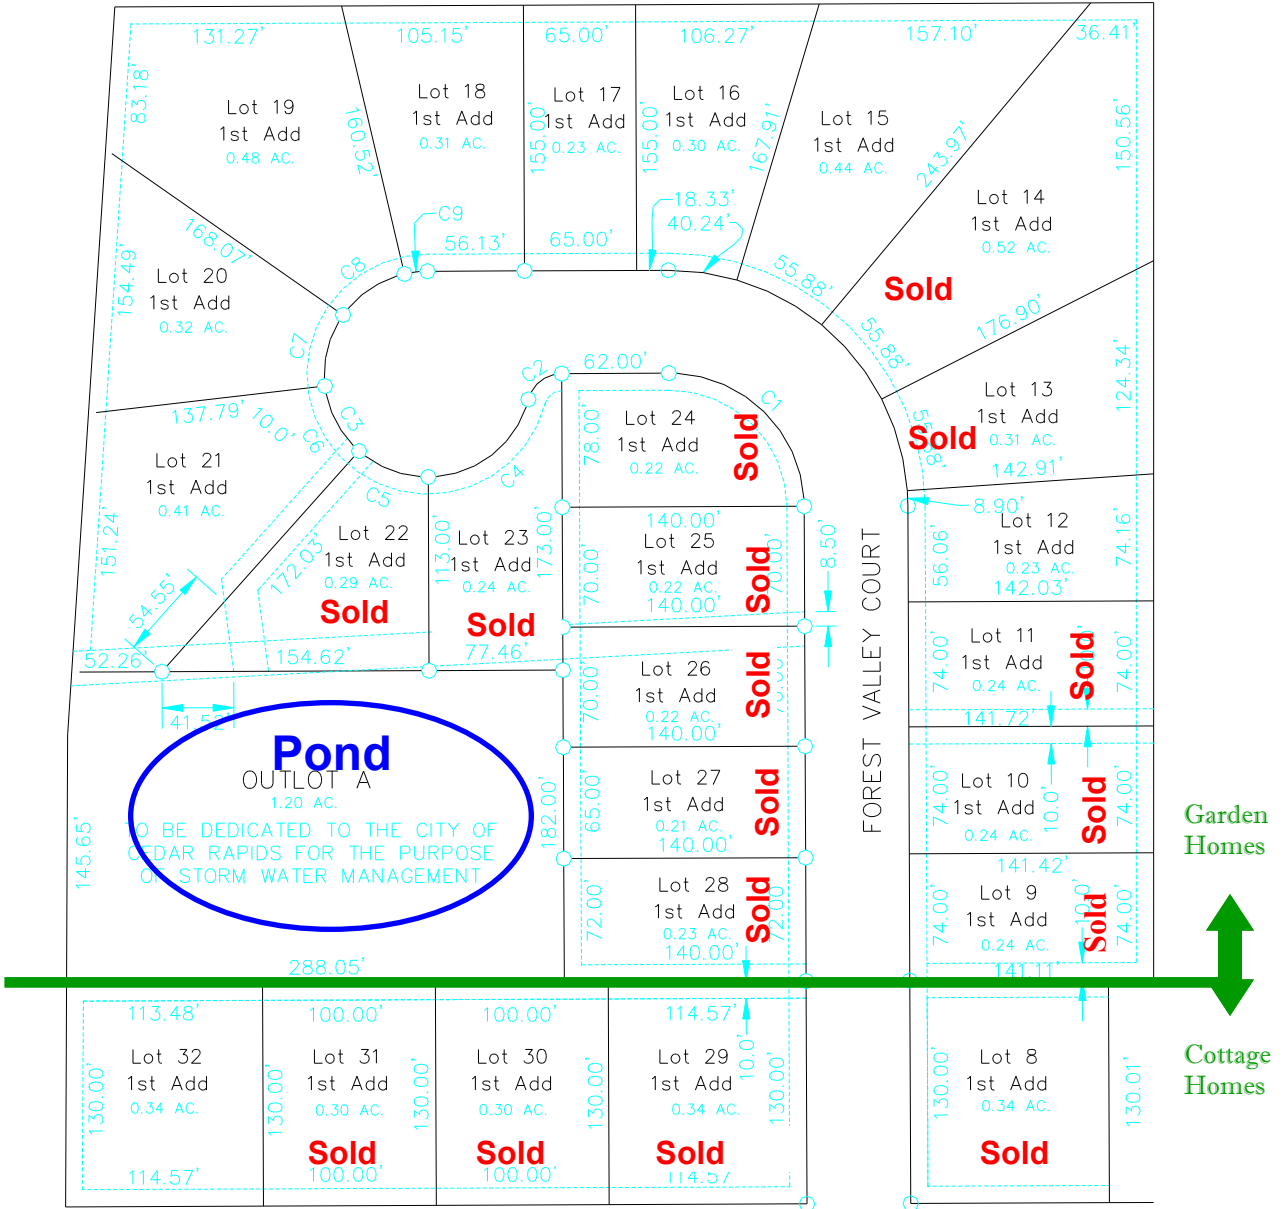

USHER RIDGE

1st & 2nd Additions

Seminole Park Development
 3801 River Ridge Dr NE
 Cedar Rapids IA 52402

10/12/10

Lots 9 thru 28 Lawn and Snow Association \$80 a month

USHERS RIDGE DRIVE